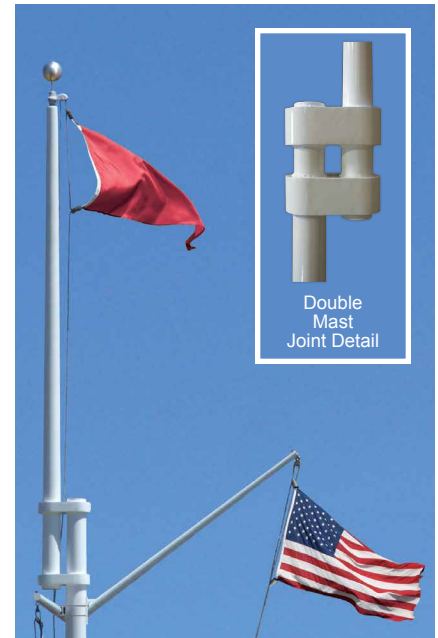

## DOUBLE MAST NAUTICAL SERIES W/ YARDARM & GAFF

External Halyard Ground Set Cone Tapered Aluminum Flagpoles

Double Mast Nautical flagpoles are designed to authentically match the original concept of the old double masted ship riggings with the Stars & Stripes flying from the mast's gaff. The top & lower mast connecting bracket as well as the gaff and yardarm bracket are specially fabricated from aluminum plate and tubing, Heliarc welded and finished to match the flagpole. The resulting flagpole is one of beauty, strength and authenticity. **Please allow 6 to 8 weeks after approval for shipping on satin poles.**

MODEL	EXP. HEIGHT	OVERALL LENGTH	# OF SECTIONS	BUTT DIA.	TOP DIA.	WALL	YARDARM LENGTH*	GAFF LENGTH*	SHIPPING WEIGHT
ECPDM20	20'	23'	1	5"	3"	.188	6'	5'	284 lbs.
ECPDM25	25'	27'	1	6"	3-1/2"	.188	6-1/2'	5-1/2'	330 lbs.
ECPDM30	30'	33'	1	6"	3-1/2"	.188	8-1/2'	6-1/2'	391 lbs.
ECPDM35	35'	38-1/2'	2	7"	3-1/2"	.188	9-1/2'	7-1/2'	438 lbs.
ECPDM40	40'	44'	2	8"	3-1/2"	.188	11'	9'	495 lbs.
ECPDM45	45'	49-1/2'	2	8"	3-1/2"	.188	11'	9'	658 lbs.
ECPDM50	50'	55'	2	10"	4"	.188	13'	10'	996 lbs.
ECPDM60	60'	66'	2	12"	4"	.250	14'	12'	1153 lbs.
ECPDM70	70'	77'	3	12"	4"	.312	16'	14'	1549 lbs.

◆ Yardarm Center diameter is 3-1/2", End diameter is 2" | ■ Gaff Butt diameter is 3-1/2", Top diameter is 2"

White powder coated Double Mast Nautical pole shown