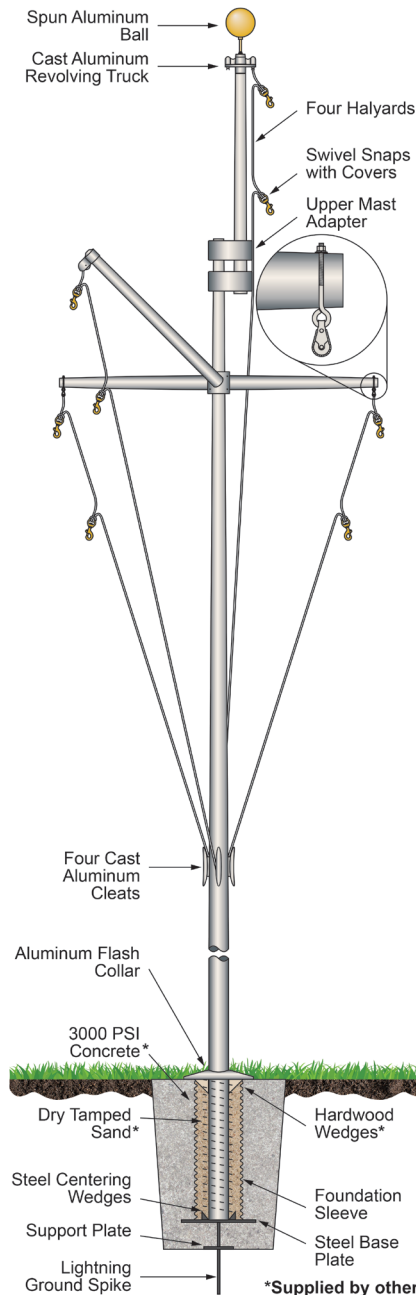

## DOUBLE MAST NAUTICAL SERIES W/ YARDARM & GAFF

External Halyard Ground Set Cone Tapered Aluminum Flagpoles

Double Mast Nautical flagpoles are designed to authentically match the original concept of the old double masted ship riggings with the Stars & Stripes flying from the mast's gaff. The top & lower mast connecting bracket as well as the gaff and yardarm bracket are specially fabricated from aluminum plate and tubing, Heliarc welded and finished to match the flagpole. The resulting flagpole is one of beauty, strength and authenticity. **Please allow 6 to 8 weeks after approval for shipping on satin poles.**

MODEL	EXP. HEIGHT	OVERALL LENGTH	# OF SECTIONS	BUTT DIA.	TOP DIA.	WALL	YARDARM LENGTH*	GAFF LENGTH*	SHIPPING WEIGHT
ECPDM20	20'	23'	1	5"	3"	.188	6'	5'	284 lbs.
ECPDM25	25'	27'	1	6"	3-1/2"	.188	6-1/2'	5-1/2'	330 lbs.
ECPDM30	30'	33'	1	6"	3-1/2"	.188	8-1/2'	6-1/2'	391 lbs.
ECPDM35	35'	38-1/2'	2	7"	3-1/2"	.188	9-1/2'	7-1/2'	438 lbs.
ECPDM40	40'	44'	2	8"	3-1/2"	.188	11'	9'	495 lbs.
ECPDM45	45'	49-1/2'	2	8"	3-1/2"	.188	11'	9'	658 lbs.
ECPDM50	50'	55'	2	10"	4"	.188	13'	10'	996 lbs.
ECPDM60	60'	66'	2	12"	4"	.250	14'	12'	1153 lbs.
ECPDM70	70'	77'	3	12"	4"	.312	16'	14'	1549 lbs.

◆ Yardarm Center diameter is 3-1/2", End diameter is 2" | ■ Gaff Butt diameter is 3-1/2", Top diameter is 2"

White powder coated Double Mast Nautical pole shown

### STANDARD ACCESSORIES

- Gold anodized aluminum ball ornament
- Cast aluminum revolving truck assembly
- 4 lengths of solid braided polypropylene halyard
- Swivel flag snaps w/vinyl snap covers
- 4 cast aluminum cleats with mounting screws
- Spun aluminum flash collar
- Corrugated steel foundation sleeve