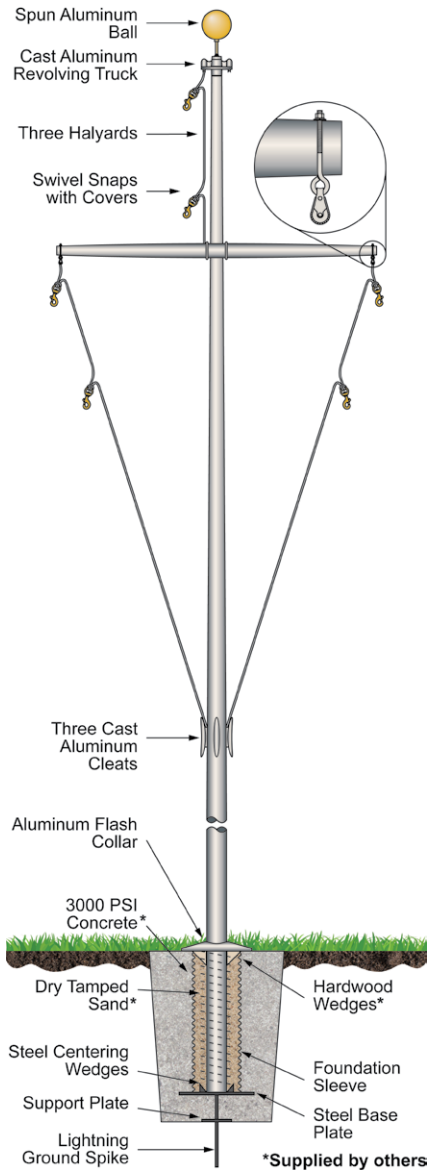

## SINGLE MAST NAUTICAL SERIES WITH YARDARM

External Halyard Ground Set Cone Tapered Aluminum Flagpoles

### STANDARD ACCESSORIES

- Gold anodized aluminum ball ornament
- Cast aluminum revolving truck w/pulley
- Aluminum yardarm with pulleys & mounting hardware
- 3 lengths of solid braided polypropylene halyard
- Swivel flag snaps w/vinyl snap covers
- 3 cast aluminum cleats with mounting screws
- Spun aluminum flash collar
- Galvanized steel foundation sleeve

MODEL	EXPOSED HEIGHT	OVERALL LENGTH	# OF SECTIONS	BUTT DIA.	TOP DIA.	WALL	YARDARM LENGTH*	SHIPPING WEIGHT
ECXP20-Y	20'	23'	1	5"	3"	.125	6'	155 lbs.
ECP20-Y	20'	23'	1	5"	3"	.188	6'	173 lbs.
ECXP25-Y	25'	27'	1	5"	3"	.125	6-1/2'	167 lbs.
ECXAP25-Y	25'	27'	1	5"	3"	.156	6-1/2'	185 lbs.
ECP25-Y	25'	27'	1	6"	3-1/2"	.188	6-1/2'	233 lbs.
ECXP30-Y	30'	33'	1 or 2*	5"	3"	.125	8-1/2'	194 lbs.
ECXAP30-Y	30'	33'	1 or 2*	5"	3"	.156	8-1/2'	202 lbs.
ECAP30-Y	30'	33'	1 or 2*	6"	3-1/2"	.156	8-1/2'	254 lbs.
ECP30-Y	30'	33'	1 or 2*	6"	3-1/2"	.188	8-1/2'	257 lbs.
ECSAP35-Y	35'	38-1/2'	1	5"	3"	.188	9-1/2'	262 lbs.
ECXP35-Y	35'	38-1/2'	1 or 2*	6"	3-1/2"	.156	9-1/2'	280 lbs.
ECAP35-Y	35'	38-1/2'	1 or 2*	7"	3-1/2"	.156	9-1/2'	299 lbs.
ECP35-Y	35'	38-1/2'	1 or 2*	7"	3-1/2"	.188	9-1/2'	319 lbs.
ECXP40-Y	40'	44'	2**	7"	3-1/2"	.156	11'	324 lbs.
ECAP40-Y	40'	44'	2**	8"	3-1/2"	.156	11'	350 lbs.
ECP40-Y	40'	44'	2**	8"	3-1/2"	.188	11'	361 lbs.
ECP45-Y	45'	49-1/2'	2**	8"	3-1/2"	.188	11'	413 lbs.
ECXP50-Y	50'	55'	3**	8"	3-1/2"	.188	13'	492 lbs.
ECP50-Y	50'	55'	3**	10"	4"	.188	13'	572 lbs.
ECXP60-Y	60'	66'	3**	10"	4"	.188	14'	735 lbs.
ECXAP60-Y	60'	66'	3**	10"	4"	.250	14'	824 lbs.
ECP60-Y	60'	66'	3**	12"	4"	.250	14'	903 lbs.
ECXP70-Y	70'	77'	3**	10"	4"	.312	16'	1107 lbs.
ECP70-Y	70'	77'	3**	12"	4"	.250	16'	1053 lbs.
ECP80-Y	80'	88'	3**	12"	4"	.375	18'	1442 lbs.