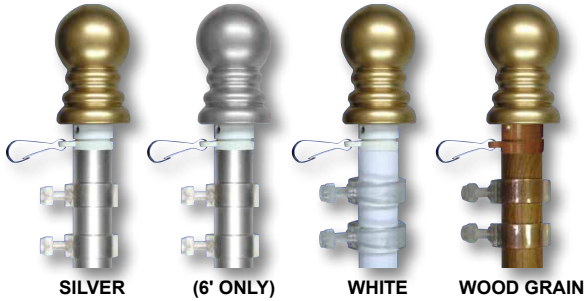

ALUMINUM ANTI-FURL ROTATING POLES

Poles are available in a brushed aluminum, white painted or wood grain finish. The top of the pole rotates on ball bearings so the flag won't tangle. There's no need for an unfurling tube. These poles come with 2 flag fasteners (for flying a grommeted flag) and a snap and swivel ring (for flying flags with a pole sleeve and tab). Use with brackets that accept a 1" outside diameter pole (not included).

ANTI-FURL ROTATING POLE JOINT DETAILS

ITEM #	LENGTH	# OF SECTIONS	FINISH	1-11	12-23	24-35	36+	LBS.
324174	5'	2	SILVER	\$23.60	\$22.40	\$21.30	\$20.30	2.1
324175	5'	2	WHITE	24.60	23.60	22.40	21.30	2.1
324176	5'	2	WOOD GRAIN	28.60	25.80	24.60	23.50	2.1
324100	6'	2	SILVER	\$24.00	\$23.00	\$22.00	\$21.00	2.3
324207	6'	2	SILVER/SILVER	24.00	23.00	22.00	21.00	2.3
324105	6'	2	WHITE	25.80	24.60	23.50	22.40	2.3
324116	6'	2	WOOD GRAIN	29.00	26.50	25.50	24.50	2.3

WOOD GRAIN BALL ORNAMENT

Can be purchased separately and switched for standard gold or silver ornament.

ITEM #	PRICE	LBS.
324177	\$4.50	.13

9' x 1" ROTATING POLE w/LAWN SOCKET

This white painted aluminum 2-piece pole includes 2 flag fasteners (for flying a grommeted flag), a snap and swivel ring (for flying flags with a pole sleeve and tab), and a galvanized steel lawn socket. The top of the pole rotates on ball bearings so the flag won't tangle.

ITEM #	1-11	12-23	24-35	36+	LBS.
324178	\$44.10	\$39.80	\$38.70	\$36.60	3.8

1" DIAMETER ALUMINUM DISPLAY POLE SETS

• Includes 2-Piece Aluminum Pole, Gold Vinyl Ball Ornament, 2 Flag Ties & Aluminum Lawn Socket • Available in Silver Mill Finish or Bright Gold Anodized Finish