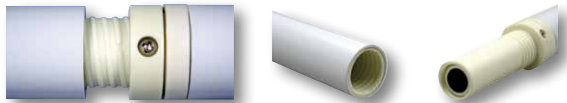

ALUMINUM ANTI-FURL ROTATING POLES

Poles are available in a brushed aluminum, white painted or wood grain finish. The top of the pole rotates on ball bearings so the flag won't tangle. There's no need for an unfurling tube. These poles come with 2 flag fasteners (for flying a grommeted flag) and a snap and swivel ring (for flying flags with a pole sleeve and tab). Use with brackets that accept a 1" outside diameter pole (not included).

ANTI-FURL ROTATING POLE JOINT DETAILS

ITEM #	LENGTH	# OF SECTIONS	FINISH	1-11	12-23	24-35	36+	LBS.
324174	5'	2	SILVER	\$23.60	\$22.40	\$21.30	\$20.30	2.1
324175	5'	2	WHITE	24.60	23.60	22.40	21.30	2.1
324176	5'	2	WOOD GRAIN	28.60	25.80	24.60	23.50	2.1
324100	6'	2	SILVER	\$24.00	\$23.00	\$22.00	\$21.00	2.3
324207	6'	2	SILVER/SILVER	24.00	23.00	22.00	21.00	2.3
324105	6'	2	WHITE	25.80	24.60	23.50	22.40	2.3
324116	6'	2	WOOD GRAIN	29.00	26.50	25.50	24.50	2.3

WOOD GRAIN BALL ORNAMENT

Can be purchased separately and switched for standard gold or silver ornament.

ITEM #	PRICE	LBS.
324177	\$4.50	.13

9' x 1" ROTATING POLE w/LAWN SOCKET

This white painted aluminum 2-piece pole includes 2 flag fasteners (for flying a grommeted flag), a snap and swivel ring (for flying flags with a pole sleeve and tab), and a galvanized steel lawn socket. The top of the pole rotates on ball bearings so the flag won't tangle.