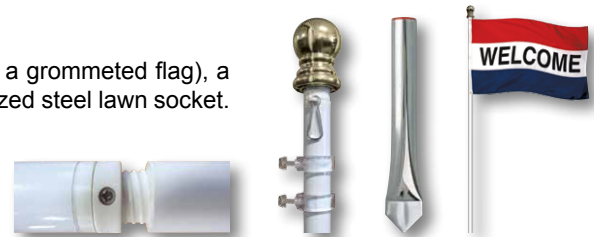

ALUMINUM ANTI-FURL ROTATING POLES

Poles are available in a brushed aluminum, white painted or wood grain finish. The top of the pole rotates on ball bearings so the flag won't tangle. There's no need for an unfurling tube. These poles come with 2 flag fasteners (for flying a grommeted flag) and a snap and swivel ring (for flying flags with a pole sleeve and tab). Use with brackets that accept a 1" outside diameter pole (not included).

WOOD GRAIN BALL ORNAMENT

Can be purchased separately and switched for standard gold or silver ornament.

ITEM #	PRICE	LBS.
324177	\$4.50	.13

9' x 1" ROTATING POLE w/LAWN SOCKET

This white painted aluminum 2-piece pole includes 2 flag fasteners (for flying a grommeted flag), a snap and swivel ring (for flying flags with a pole sleeve and tab), and a galvanized steel lawn socket. The top of the pole rotates on ball bearings so the flag won't tangle.

ITEM #	1-11	12-23	24-35	36+	LBS.
324178	\$44.10	\$39.80	\$38.70	\$36.60	3.8

1" DIAMETER ALUMINUM DISPLAY POLE SETS

• Includes 2-Piece Aluminum Pole, Gold Vinyl Ball Ornament, 2 Flag Ties & Aluminum Lawn Socket • Available in Silver Mill Finish or Bright Gold Anodized Finish