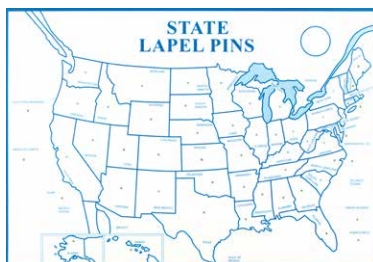

DESCRIPTION	SINGLE	DOUBLE
PANAMA	—	220502
PERU w/SEAL	—	220505
PHILIPPINES	—	220507
POLAND (NO EAGLE)	—	220508
POLAND w/EAGLE	—	220509
PORTUGAL	220216	220510
ROMANIA	—	220512
RUSSIAN FEDERATION	220219	220513
SAUDI ARABIA	—	220521
SCOTLAND w/LION	220227	220522
SCOTLAND w/CROSS	220228	220523
SINGAPORE	—	220528
SLOVAKIA	—	220529
SLOVENIA	—	220530
SOUTH AFRICA	220239	220533
SPAIN w/SEAL	220240	220534
SWEDEN	220245	220539
SWITZERLAND	220246	220540
TANZANIA	—	220544
THAILAND	—	220545
TRINIDAD & TOBAGO	—	220549
TURKEY	—	220551
UGANDA	—	220555
UKRAINE	—	220556
UNITED ARAB EM.	—	220557
UNITED KINGDOM	220264	220558
UNITED NATIONS	220265	220559
UNITED STATES	220266	220560
VENEZUELA w/SEAL	—	220565
VIETNAM	—	220566
VIETNAM (SOUTH)	—	220567
WALES	—	220568
YEMEN	—	220570
ZAMBIA	—	220572