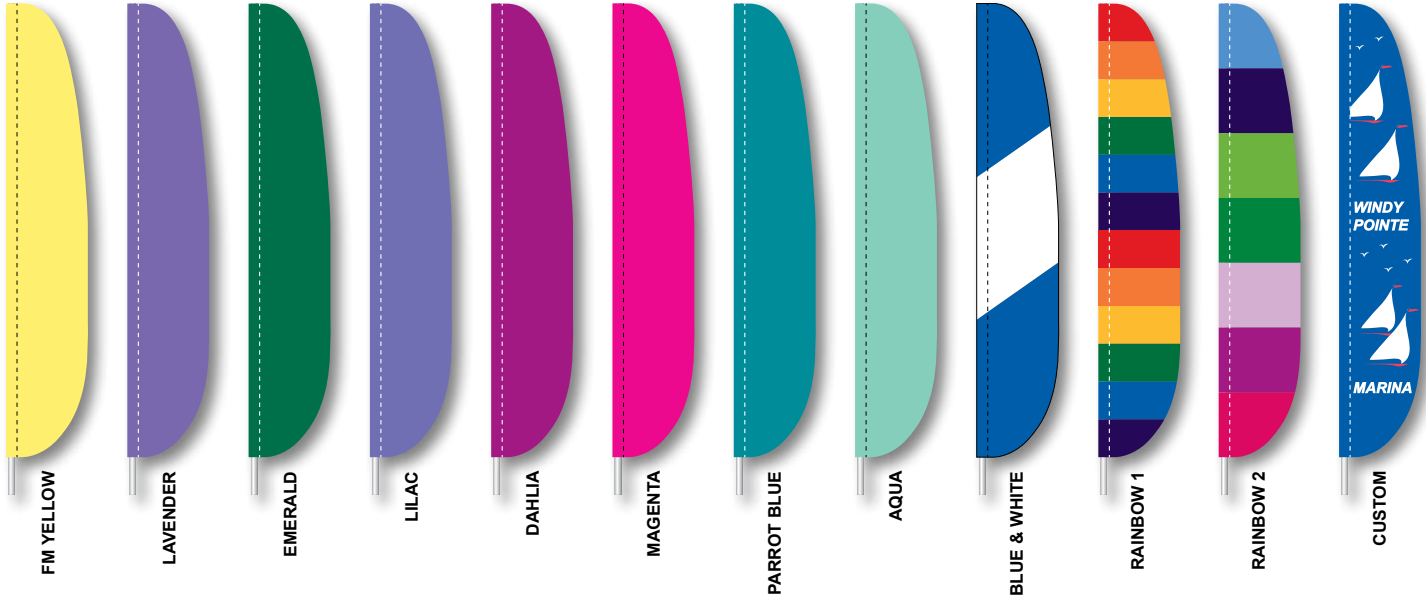

NYLON FEATHER FLAGS

Fully Sewn • Black & White Checkered is aniline dyed • Made in the U.S.A.

12' X 26" FEATURES:

- Pole sleeve accepts up to a 1-1/4" outside diameter pole.
- For use with Telescoping Superflex Poles on page 102.
- Leather tab sewn into the inside bottom of the header allows a nylon flag tie (included) to secure flag to the pole.

7' X 17" FEATURES:

- Pole sleeve accepts up to a 1" outside diameter pole.
- For use with Aluminum Feather Flag Poles on page 102.
- Grommet installed at the bottom of the flag allows a nylon flag tie (included) to secure flag to the pole.

COLOR	ITEM #	SIZE	1-5	6-11	12+	LBS.
FM YELLOW	155505	12' x 26"	\$61.50	\$56.50	\$48.50	1.0
FM YELLOW	155542	7' x 17"	34.50	31.00	29.00	.40
LAVENDER	155511	12' x 26"	61.50	56.50	48.50	1.0
LAVENDER	155543	7' x 17"	34.50	31.00	29.00	.40
EMERALD	155509	12' x 26"	61.50	56.50	48.50	1.0
EMERALD	155544	7' x 17"	34.50	31.00	29.00	.40
LILAC	155508	12' x 26"	61.50	56.50	48.50	1.0
LILAC	155545	7' x 17"	34.50	31.00	29.00	.40
DAHLIA	155510	12' x 26"	61.50	56.50	48.50	1.0
DAHLIA	155546	7' x 17"	34.50	31.00	29.00	.40
MAGENTA	155512	12' x 26"	61.50	56.50	48.50	1.0
MAGENTA	155547	7' x 17"	34.50	31.00	29.00	.40
PARROT BLUE	155513	12' x 26"	61.50	56.50	48.50	1.0
PARROT BLUE	155548	7' x 17"	34.50	31.00	29.00	.40
AQUA	155514	12' x 26"	61.50	56.50	48.50	1.0
AQUA	155549	7' x 17"	34.50	31.00	29.00	.40
BLUE & WHITE	155521	12' x 26"	61.50	56.50	48.50	1.0
BLUE & WHITE	155550	7' x 17"	34.50	31.00	29.00	.40
RAINBOW 1	155524	12' x 26"	61.50	56.50	48.50	1.0
RAINBOW 1	155551	7' x 17"	34.50	31.00	29.00	.40
RAINBOW 2	155525	12' x 26"	61.50	56.50	48.50	1.0
RAINBOW 2	155552	7' x 17"	34.50	31.00	29.00	.40
CUSTOM DESIGNS	—	12' x 26"	CALL FOR PRICING			
CUSTOM DESIGNS	—	7' x 17"				

All 7' x 17" made to order

See next page for SuperFlex™ Poles