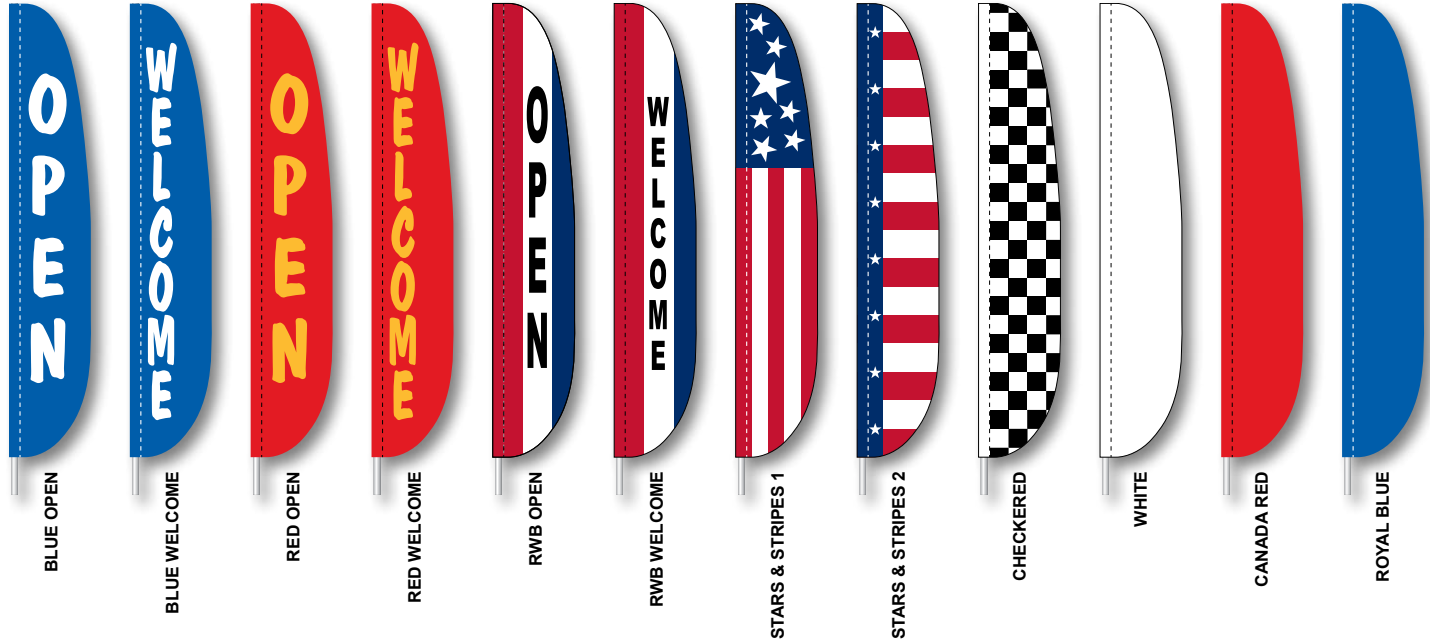

ATTENTION FLAGS & BANNERS

NYLON FEATHER FLAGS

Fully Sewn • Black & White Checkered is aniline dyed • Made in the U.S.A.

12' X 26" FEATURES:

- Pole sleeve accepts up to a 1-1/4" outside diameter pole.
- For use with Telescoping Superflex Poles on page 102.
- Leather tab sewn into the inside bottom of the header allows a nylon flag tie (included) to secure flag to the pole.

7' X 17" FEATURES:

- Pole sleeve accepts up to a 1" outside diameter pole.
- For use with Aluminum Feather Flag Poles on page 102.
- Grommet installed at the bottom of the flag allows a nylon flag tie (included) to secure flag to the pole.

COLOR	ITEM #	SIZE	1-5	6-11	12+	LBS.
BLUE OPEN	155515	12' x 26"	\$88.50	\$84.50	\$82.00	1.0
BLUE OPEN	155530	7' x 17"	62.00	55.00	51.50	.40
BLUE WELCOME	155516	12' x 26"	94.50	93.50	92.50	1.0
BLUE WELCOME	155531	7' x 17"	73.00	61.00	57.00	.40
RED OPEN	155517	12' x 26"	88.50	84.50	82.00	1.0
RED OPEN	155532	7' x 17"	62.00	55.00	51.50	.40
RED WELCOME	155518	12' x 26"	94.50	93.50	92.50	1.0
RED WELCOME	155533	7' x 17"	73.00	61.00	57.00	.40
RWB OPEN	155519	12' x 26"	88.50	84.50	82.00	1.0
RWB OPEN	155534	7' x 17"	62.00	55.00	51.50	.40
RWB WELCOME	155520	12' x 26"	94.50	93.50	92.50	1.0
RWB WELCOME	155535	7' x 17"	73.00	61.00	57.00	.40
STARS & STRIPES 1	155522	12' x 26"	88.50	84.50	82.00	1.0
STARS & STRIPES 1	155536	7' x 17"	62.00	55.00	51.50	.40
STARS & STRIPES 2	155523	12' x 26"	88.50	84.50	82.00	1.0
STARS & STRIPES 2	155537	7' x 17"	62.00	55.00	51.50	.40
CHECKERED	155526	12' x 26"	88.50	84.50	82.00	1.0
CHECKERED	155538	7' x 17"	62.00	55.00	51.50	.40
WHITE	155504	12' x 26"	61.50	56.50	48.50	1.0
WHITE	155539	7' x 17"	34.50	31.00	29.00	.40
CANADA RED	155507	12' x 26"	61.50	56.50	48.50	1.0
CANADA RED	155540	7' x 17"	34.50	31.00	29.00	.40
ROYAL BLUE	155506	12' x 26"	61.50	56.50	48.50	1.0
ROYAL BLUE	155541	7' x 17"	34.50	31.00	29.00	.40

All 7' x 17" made to order