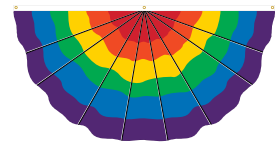

ITEM #	SIZE	MOUNTED	1-11	12-143	144+	LBS.
090040	4" x 6"	E-GLOSS	$3.84	$1.98	$1.80	.03
ITEM #	SIZE	OUTDOOR	1-2	3-5	6+	LBS.
090042	12" x 18"	NYLON	$12.40	$11.40	$10.20	.10
090043	16" x 24"	NYLON	15.10	14.00	12.90	.15
090044	2' x 3'	NYLON	22.50	21.50	20.50	.30
090045	3' x 5'	NYLON	30.00	29.00	27.50	.55
090046	4' x 6'	NYLON	40.00	39.00	38.00	.80
090047	5' x 8'	NYLON	78.00	77.00	76.00	1.2
090048	6' x 10'	NYLON	102.00	99.00	98.00	1.7
ITEM #	SIZE	OUTDOOR FAN	1-2	3-5	6+	LBS.
090049	3' x 6'	NYLON	$51.50	$49.50	$47.50	.95