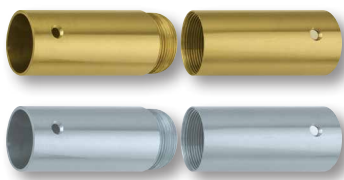

COLLAPSIBLE ALUMINUM PARADE POLE

Pole collapses to 5' 2" with flag still attached, allowing for easy storage. Pole adjusts to any height between 5' 2" and 10' using a tool-free twist-lock setting. Comes with ornament top adapter*, cord & tassel ring, flag rings and capped bottom. Available in shiny gold anodized finish only. Intended for parade use only; not for use in floor stands.

DOUBLE STRAP WHITE WEB CARRYING BELT

With Woven Pole Pocket

ITEM #	MODEL	1-11	12+	LBS.
050452	WWD	\$42.00	\$39.00	.50

DOUBLE STRAP LEATHER CARRYING BELTS

ITEM #	MODEL	COLOR	1-11	12+	LBS.
050449	B-12-W	WHITE	\$91.00	\$89.00	1.0
050450	B-12-BL	BLACK	82.50	77.50	1.0

LEATHERETTE FLAG COVERS

Color May Vary

ITEM #	MODEL	LENGTH	WIDTH	1-11	12+	LBS.
050453	C-10	64"	9"	\$28.50	\$25.50	1.2
050454	C-30	76"	9"	32.50	30.50	1.5

CORD & TASSELS

ITEM #	MODEL	COLOR	FOR FLAG SIZE	TASSEL LENGTH	CORD LENGTH	CORD DIA.	1-11	12+	LBS.
050457	CT-3	GOLD	2' x 3'	3-1/2"	108"	1/4"	\$16.50	\$15.50	.07
050458	CT-5	GOLD	3' x 5'	4-1/2"	108"	5/8"	21.00	19.50	.15
050459	CT-6	GOLD	4' x 6'	6"	108"	5/8"	29.00	26.50	.18
050469	CT-5	SILVER	3' x 5'	4-1/2"	108"	5/8"	28.50	26.00	.15
050470	CT-5	WHITE	3' x 5'	4-1/2"	108"	5/8"	28.50	26.00	.15

BRASS SCREW JOINTS FOR WOOD POLES

MODEL	REC. POLE DIA.	OUTSIDE DIA.	INSIDE DIA.	LBS.	POLISHED BRASS		CHROME PLATED			
					ITEM #	1-11	12+	ITEM #	1-11	12+
BSJ-1	15/16" & 1"	15/16"	13/16"	.15	050471	\$32.00	\$30.00	050475	\$53.00	\$51.00
BSJ-2	1-1/8"	1-1/8"	31/32"	.40	050472	38.50	36.50	050476	61.00	57.50
BSJ-3	1-1/4"	1-1/4"	1-3/32"	.50	050473	38.50	36.50	050477	65.00	63.00
BSJ-4	1-3/8"	1-3/8"	1-7/32"	.50	050474	69.50	67.50	050478	93.00	89.00