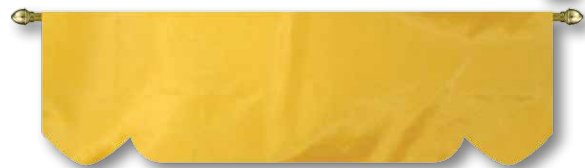

INDOOR & PARADE ACCESSORIES

1-1/8" DIAMETER DELUXE ALUMINUM LEAD PARADE BANNER POLES

- Finish choices include silver mill, or shiny bright-dipped gold anodized.
- End choices include gold spears, capped, or ornament adapter (no ornaments).
- Two piece poles are coupled together with a solid brass, precision-machined screw joint.
- Poles come complete with flag rings.
- Pole length was determined by allowing 6" on each side for hand positions.

* When ordering a silver pole, gold ornaments are supplied as standard • Pictured banner not included in above pricing.

1" DIAMETER BUDGET ALUMINUM LEAD PARADE BANNER POLES

- Finish choices include silver mill, or shiny bright-dipped gold anodized.
- Poles come with gold plated plastic acorn ornaments on each end.
- Two piece poles are coupled together with a solid brass, precision-machined screw joint.
- Poles come complete with flag rings.
- Pole length was determined by allowing 2" on each side for the acorn ornaments and 6" on each side for hand positions.