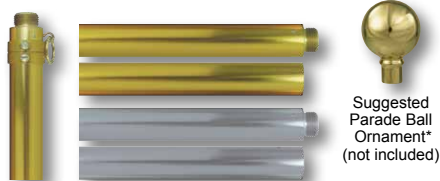

INDOOR & PARADE ACCESSORIES

DELUXE ALUMINUM POLES

The Ultimate in an Aluminum Pole

Suggested Parade Ball Ornament* (not included)

POLE INCLUDES:

- Top ornament adapter, cord & tassel ring, flag rings and capped bottom
- 2-piece poles have a precision machined solid brass screw joint

AVAILABLE FINISHES:

- 1" diameter poles are available in silver mill finish OR shiny bright-dipped gold anodized
- 1-1/8" diameter poles are available in shiny bright-dipped silver anodized OR shiny bright-dipped gold anodized

MODEL	HT.	DIA.	# OF SECTIONS	LBS.	GOLD			SILVER		
					ITEM #	1-11	12+	ITEM #	1-11	12+
P-32	6'	1"	1	.90	050222	\$43.00	\$41.00	050240	\$37.50	\$34.50
P-33	6'	1"	2	1.1	050223	66.00	63.50	050241	62.00	58.50
P-34	6'	1-1/8"	1	1.4	050224	55.00	53.00	050242	55.00	53.00
P-35	6'	1-1/8"	2	1.5	050225	79.50	77.50	050243	79.50	77.50
P-36	7'	1"	1	1.1	050226	50.50	48.00	050244	43.00	41.00
P-37	7'	1"	2	1.2	050227	69.00	65.00	050245	66.00	63.50
P-38	7'	1-1/8"	1	1.6	050228	58.50	55.00	050246	58.50	55.00
P-46	7'	1-1/8"	2	1.7	050229	81.50	79.50	050247	81.50	79.50
P-39	8'	1"	1	1.2	050230	52.00	50.00	050248	50.50	48.00
P-40	8'	1"	2	1.3	050231	71.00	69.00	050249	69.00	65.00
P-41	8'	1-1/8"	1	1.8	050232	62.00	58.50	050250	62.00	58.50
P-47	8'	1-1/8"	2	1.9	050233	85.00	81.50	050251	85.00	81.50
P-42	9'	1"	2	1.5	050234	76.50	73.50	050252	71.00	69.00
P-48	9'	1-1/8"	2	2.1	050235	88.00	85.00	050253	88.00	85.00
P-44	10'	1"	2	1.6	050236	79.00	76.50	050254	76.50	73.50
P-45	10'	1-1/8"	2	2.3	050237	88.00	85.00	050255	88.00	85.00
P-43	11'	1"	2	1.7	050238	84.50	77.50	050256	79.00	76.50
P-49	11'	1-1/8"	2	2.5	050239	97.00	93.00	050257	97.00	93.00

* Compatible ornaments must not include spindle or ferrule.

BUDGET ALUMINUM POLES

Beauty & Economy

POLE INCLUDES:

- Gold plated plastic acorn w/ 3/4" poles
- Gold vinyl ball w/ 1" poles
- Two nylon flag ties
- 2-piece poles swedge together perfectly for a smooth finish