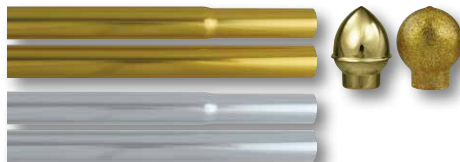

INDOOR & PARADE ACCESSORIES

DELUXE ALUMINUM POLES

The Ultimate in an Aluminum Pole

Suggested Parade Ball Ornament* (not included)

POLE INCLUDES:

- Top ornament adapter, cord & tassel ring, flag rings and capped bottom
- 2-piece poles have a precision machined solid brass screw joint

AVAILABLE FINISHES:

- 1" diameter poles are available in silver mill finish OR shiny bright-dipped gold anodized
- 1-1/8" diameter poles are available in shiny bright-dipped silver anodized OR shiny bright-dipped gold anodized

MODEL	HT.	DIA.	# OF SECTIONS	LBS.	GOLD			SILVER		
					ITEM #	1-11	12+	ITEM #	1-11	12+
P-32	6'	1"	1	.90	050222	\$43.00	\$41.00	050240	\$37.50	\$34.50
P-33	6'	1"	2	1.1	050223	66.00	63.50	050241	62.00	58.50
P-34	6'	1-1/8"	1	1.4	050224	55.00	53.00	050242	55.00	53.00
P-35	6'	1-1/8"	2	1.5	050225	79.50	77.50	050243	79.50	77.50
P-36	7'	1"	1	1.1	050226	50.50	48.00	050244	43.00	41.00
P-37	7'	1"	2	1.2	050227	69.00	65.00	050245	66.00	63.50
P-38	7'	1-1/8"	1	1.6	050228	58.50	55.00	050246	58.50	55.00
P-46	7'	1-1/8"	2	1.7	050229	81.50	79.50	050247	81.50	79.50
P-39	8'	1"	1	1.2	050230	52.00	50.00	050248	50.50	48.00
P-40	8'	1"	2	1.3	050231	71.00	69.00	050249	69.00	65.00
P-41	8'	1-1/8"	1	1.8	050232	62.00	58.50	050250	62.00	58.50
P-47	8'	1-1/8"	2	1.9	050233	85.00	81.50	050251	85.00	81.50
P-42	9'	1"	2	1.5	050234	76.50	73.50	050252	71.00	69.00
P-48	9'	1-1/8"	2	2.1	050235	88.00	85.00	050253	88.00	85.00
P-44	10'	1"	2	1.6	050236	79.00	76.50	050254	76.50	73.50
P-45	10'	1-1/8"	2	2.3	050237	88.00	85.00	050255	88.00	85.00
P-43	11'	1"	2	1.7	050238	84.50	77.50	050256	79.00	76.50
P-49	11'	1-1/8"	2	2.5	050239	97.00	93.00	050257	97.00	93.00

* Compatible ornaments must not include spindle or ferrule.

BUDGET ALUMINUM POLES

Beauty & Economy

POLE INCLUDES:

- Gold plated plastic acorn w/ 3/4" poles
- Gold vinyl ball w/ 1" poles
- Two nylon flag ties
- 2-piece poles swedge together perfectly for a smooth finish