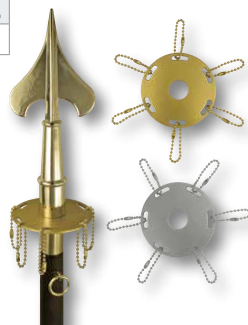

## SOLID BRASS SLIP FIT ACORNS

ITEM #	FITS OUTSIDE POLE DIA.	HT.	WIDTH	1-5	6+	LBS.
050521	3/4"	2"	1-1/2"	\$7.20	\$6.60	.05
050522	1"	2-3/8"	2"	9.60	9.00	.07

## SLIP FIT WOOD BALL

Natural Color with Lacquer Finish

MODEL	ITEM #	FITS OUTSIDE POLE DIA.	HT.	WIDTH	PRICE	LBS.
SFB	050166	15/16" or 1"	2-1/4"	1-3/4"	\$2.60	.09

## METAL POINTED BOTTOM FERRULES

Fits a 13/16" outside pole diameter and is 5-1/4" long

MODEL	ITEM #	COLOR	PRICE	LBS.
BF-1	050146	GOLD	\$52.00	.70
BF-2	050147	SILVER	62.00	.70

SEE PAGE 127  
FOR CLEAR PLASTIC  
EZ-MOUNT™ FLAG RINGS

## METAL AWARD RIBBON POLE RINGS

Fits over our wood poles with ferrule or our aluminum poles with top adapter already installed. Outside diameter is 3-1/2". Inside Diameter is 7/8".

ITEM #	COLOR	1-5	6+	LBS.
050148	GOLD	\$49.00	\$45.00	.20
050149	SILVER	44.00	41.00	.20