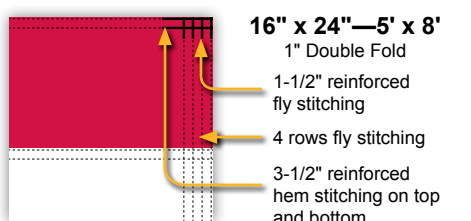

FLY ENDS

HEADERS

8" x 12" & 12" x 18"

HEADER: 1" heavy-duty, bright white cotton polyester blend army duck cloth.

GROMMETS: Two solid brass #1 flat rimmed grommets.

16" x 24"—5' x 8'

HEADER: 1-1/2" heavy-duty, bright white cotton polyester blend army duck cloth.

GROMMETS: Two solid brass #2 rolled rimmed with tooth washer grommets.