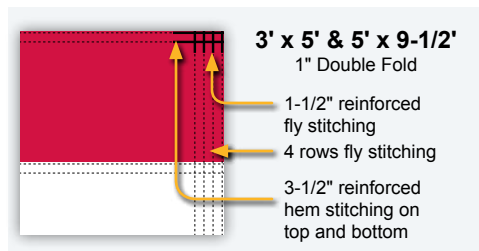

FLY ENDS

HEADERS

HEADER: 1-1/2" heavy-duty, bright white cotton polyester blend army duck cloth.

GROMMETS: Two solid brass #2 rolled rimmed with tooth washer grommets.