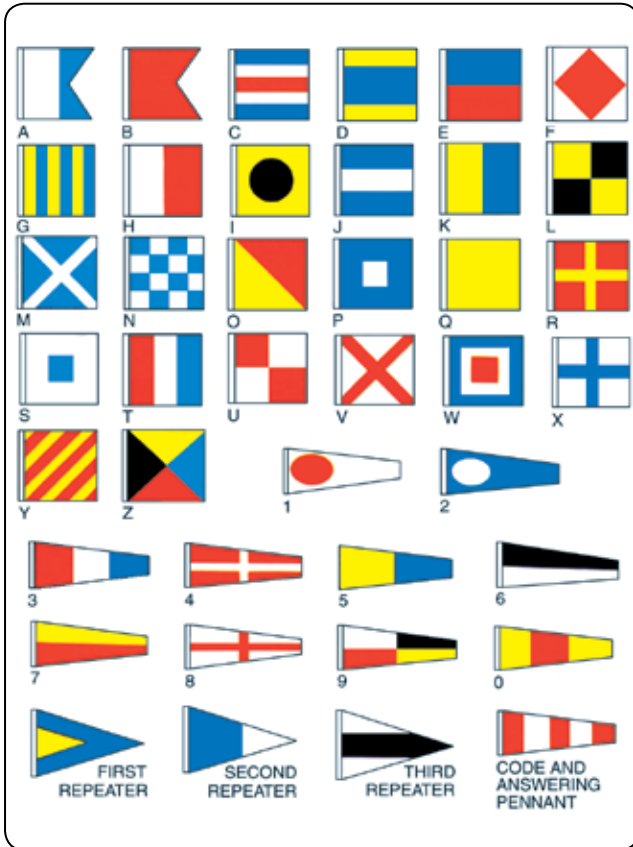

INTERNATIONAL CODE OF SIGNALS

Forty flags to a set including alphabet, numerals, repeaters and code and answering pennant. Nylon, sewn throughout with double-stitched seams and all in approved colors. Complete with rope distance lines. Sizes 0, 2, 3, 7 & 10 supplied with ash toggles and size 14 supplied with bronze snaps & rings. All complete sets are supplied with durable storage/carrying bag.

SIZE	DESCRIPTION	SIZE	DESCRIPTION
0	26 Alphabet Flags: 1' x 1 1/4' 11 Pennants: 2/3' x 2' 3 Substitutes: 2/3' x 1 1/3'	7	26 Alphabet Flags: 3' x 3' 11 Pennants: 2' x 4 1/2' 3 Substitutes: 2' x 4'
2	26 Alphabet Flags: 1 1/2' x 2' 11 Pennants: 1 1/3' x 3' 3 Substitutes: 1' x 2'	10	26 Alphabet Flags: 4' x 4' 11 Pennants: 2 2/3' x 6' 3 Substitutes: 2 2/3' x 5 1/3'
3	26 Alphabet Flags: 2' x 2' 11 Pennants: 1 1/3' x 3' 3 Substitutes: 1 1/3' x 2 1/3'	14	26 Alphabet Flags: 4' x 6' 11 Pennants: 2 2/3' x 9' 3 Substitutes: 2 2/3' x 5 1/3'

COMPLETE SETS

ITEM #	SIZE	PRICE	LBS.
080073	0	$400.00	6
080074	2	600.00	9
080075	3	660.00	11
080076	7	1,000.00	16
080077	10	1,500.00	27
080078	14	1,800.00	39

OPTIONAL GROMMETS

Add to the pricing at the left.

PRICE
$3.00

Priced Per Flag

INDIVIDUAL FLAGS

SIZE	PRICE	LBS.
0	$25.00	.12
2	26.00	.20
3	29.00	.24
7	30.00	.36
10	40.00	.63
14	48.00	.95

OPTIONAL BRONZE SNAPS & RINGS

PRICE
$7.00

Priced Per Flag

SKIN DIVER

Nylon flags with canvas header & brass grommets.

ITEM #	SIZE	PRICE	LBS.
080644	10" x 15"	$11.00	.07
080645	12" x 18"	12.00	.10
080646	16" x 24"	18.00	.15
080647	20" x 30"	19.00	.20
080648	24" x 36"	28.00	.25

QUARANTINE

Nylon flags with canvas header & brass grommets.

ITEM #	SIZE	PRICE	LBS.
080649	10" x 15"	$6.40	.07
150059	12" x 18"	6.50	.10
080650	16" x 24"	9.00	.15
080651	20" x 30"	10.00	.20
150137	24" x 36"	10.70	.25

ABSENT

Nylon flags with canvas header & brass grommets.

ITEM #	SIZE	PRICE	LBS.
080652	10" x 15"	$6.40	.07
150030	12" x 18"	6.50	.10
080653	16" x 24"	9.00	.15
080654	20" x 30"	10.00	.20
150108	24" x 36"	10.70	.25

DINNER

Nylon flags with canvas header & brass grommets.

ITEM #	SIZE	PRICE	LBS.
080655	10" x 15"	$6.40	.07
150001	12" x 18"	6.50	.10
080656	16" x 24"	9.00	.15
080657	20" x 30"	10.00	.20
150079	24" x 36"	10.70	.25

PROTEST

Nylon flags with canvas header & brass grommets.

ITEM #	SIZE	PRICE	LBS.
080658	10" x 15"	$6.40	.07
150069	12" x 18"	6.50	.10
080659	16" x 24"	9.00	.15
080660	20" x 30"	10.00	.20
150147	24" x 36"	10.70	.25

GUEST

Nylon flags with canvas header & brass grommets.

ITEM #	SIZE	PRICE	LBS.
080661	10" x 15"	$11.00	.07
080662	12" x 18"	12.00	.10
080663	16" x 24"	18.00	.15
080664	20" x 30"	19.00	.20
080665	24" x 36"	28.00	.25

NYLON STORM WARNING SIGNAL SETS

With Canvas Header and Brass Grommets

ITEM #	SET #	PRICE	LBS.
080666	1	$37.00	.80
080667	2	58.00	1.3

Set # 1 contains (2) 18" x 18" Hurricane Flags and (2) 18" x 36" Gale Pennants.
Set # 2 contains (2) 36" x 36" Hurricane Flags and (2) 36" x 72" Gale Pennants.